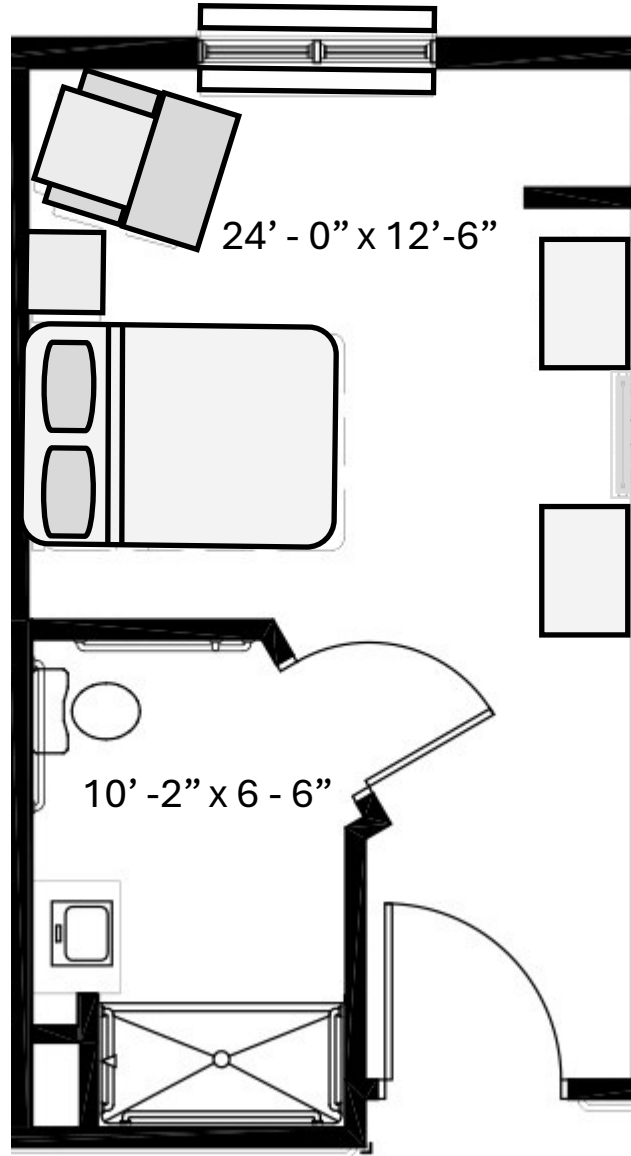

Care Quarters Floor Plan

Style 2 Memory Care

Total Square Feet: 351

- ☎ 219-878-1141
- 🌐 Bellalargolife.com
- 🏠 1800 West Hi-Point Drive, La Porte
- ♿ One Story Free of Stairs