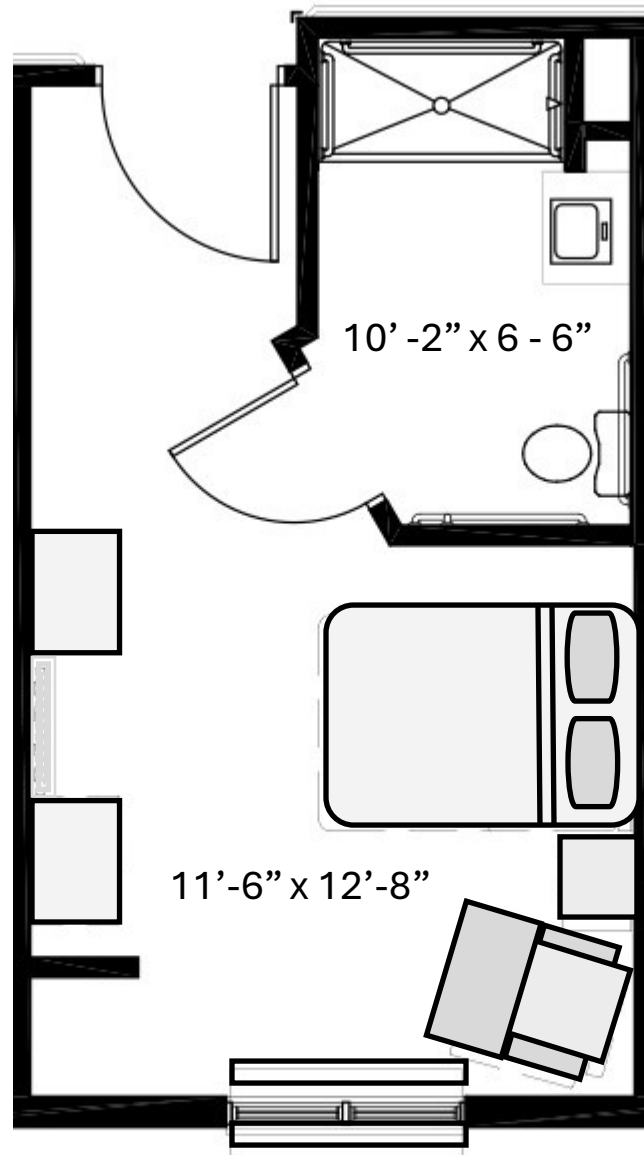

Memory Care Care Quarters Floor Plan

Style 1
Courtyard View

Total Square Feet: 319

- 📞 219-878-1141
- 🌐 Bellalargolife.com
- 🏠 1800 West Hi-Point Drive, La Porte
- ♿ One Story Free of Stairs