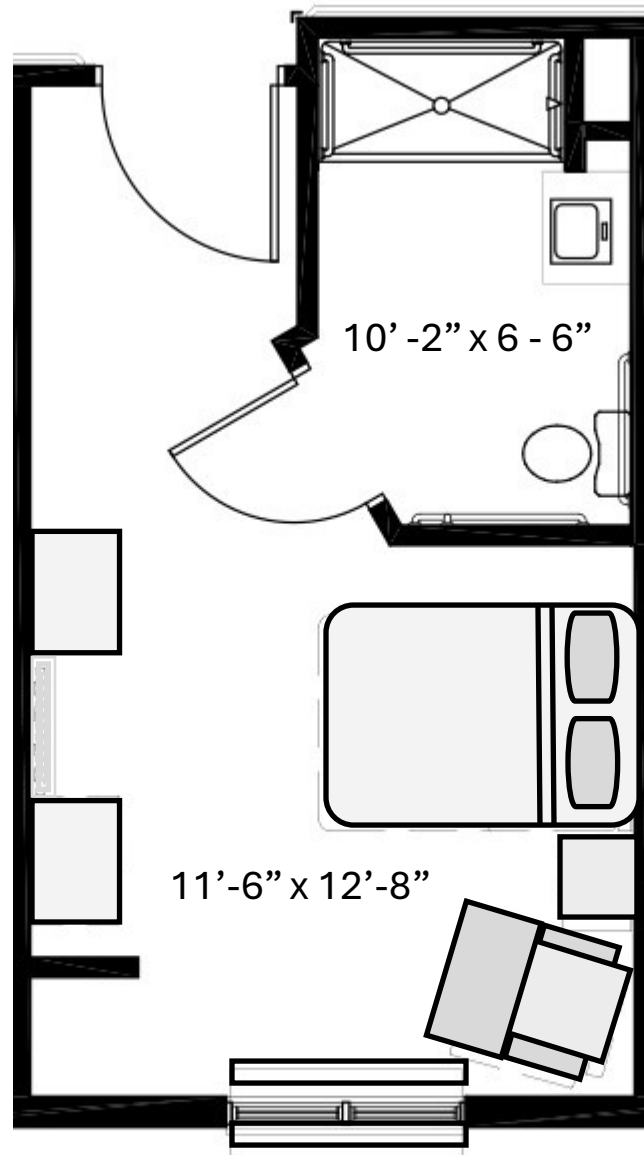

# Memory Care Care Quarters Floor Plan

Style 1  
Courtyard View

**Total Square Feet: 319**

- 📞 219-878-1141
- 🌐 [Bellalargolife.com](https://Bellalargolife.com)
- 🏠 1800 West Hi-Point Drive, La Porte
- ♿ One Story Free of Stairs