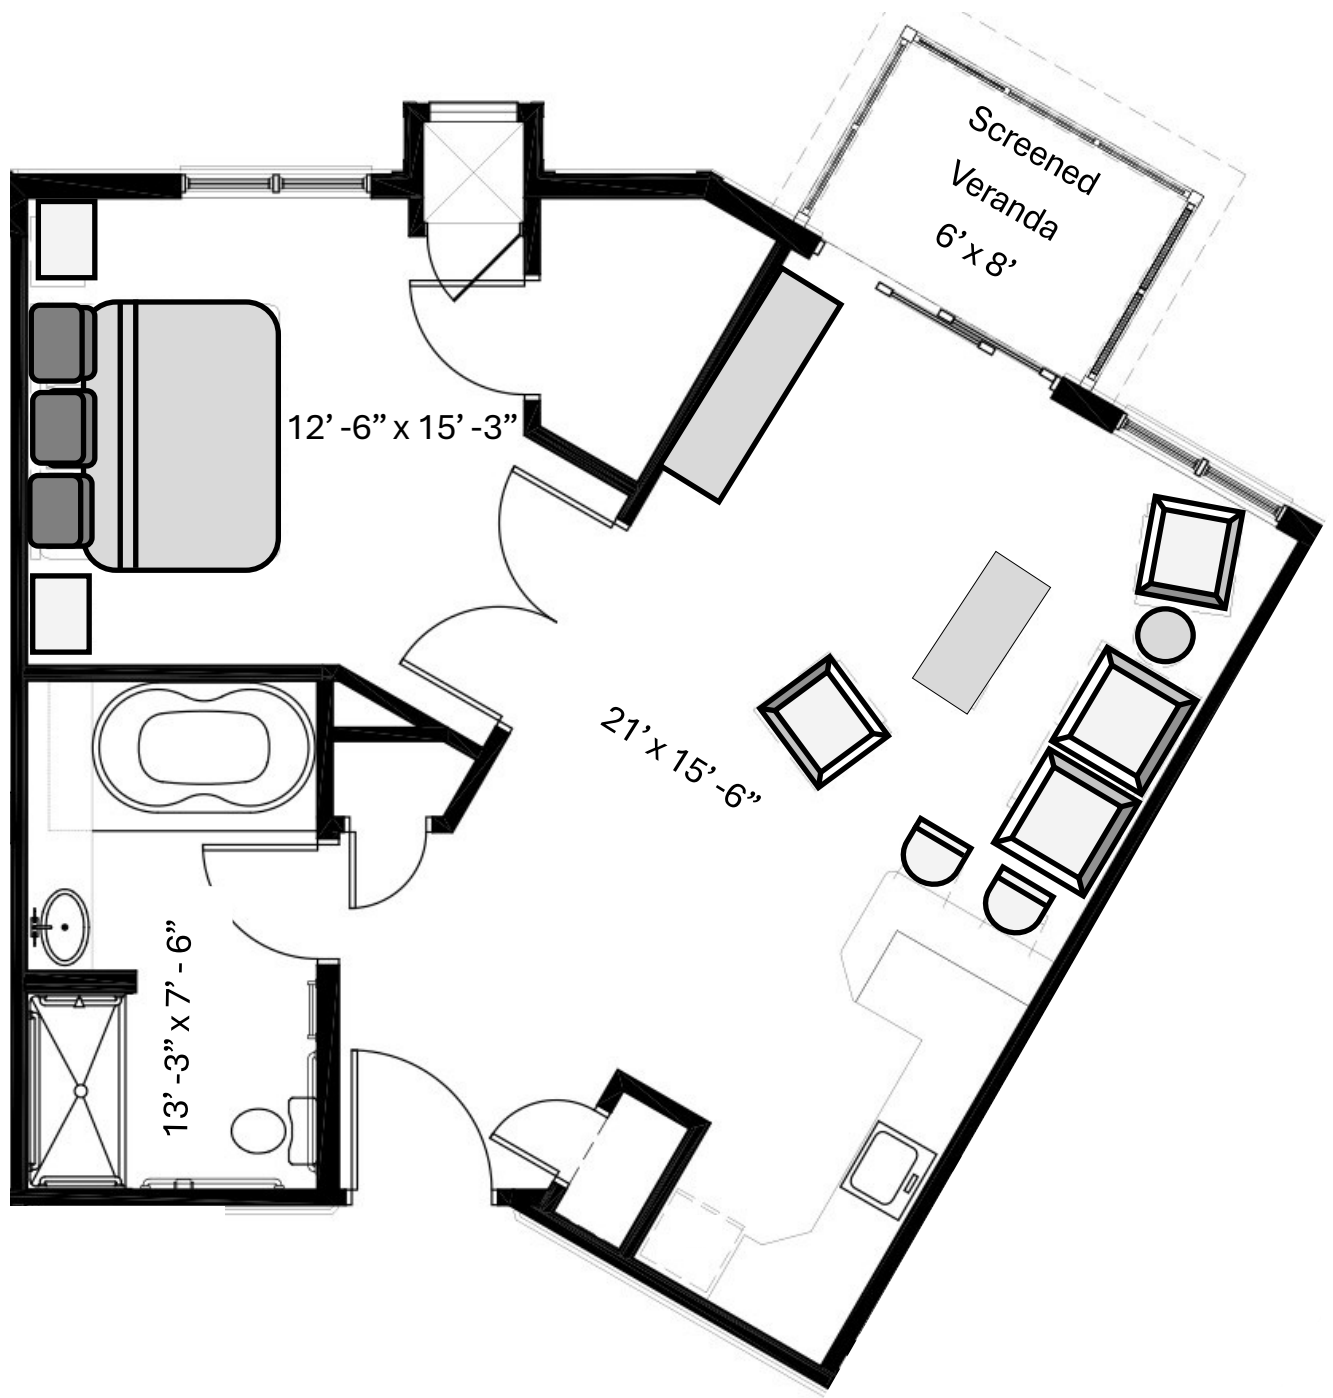

Assisted Living Grand Veranda Suite

Total Square Feet: 720

Bella Largo

219-878-1141

Bellalargolife.com

1800 West Hi-Point Drive, La Porte

One Story Free of Stairs