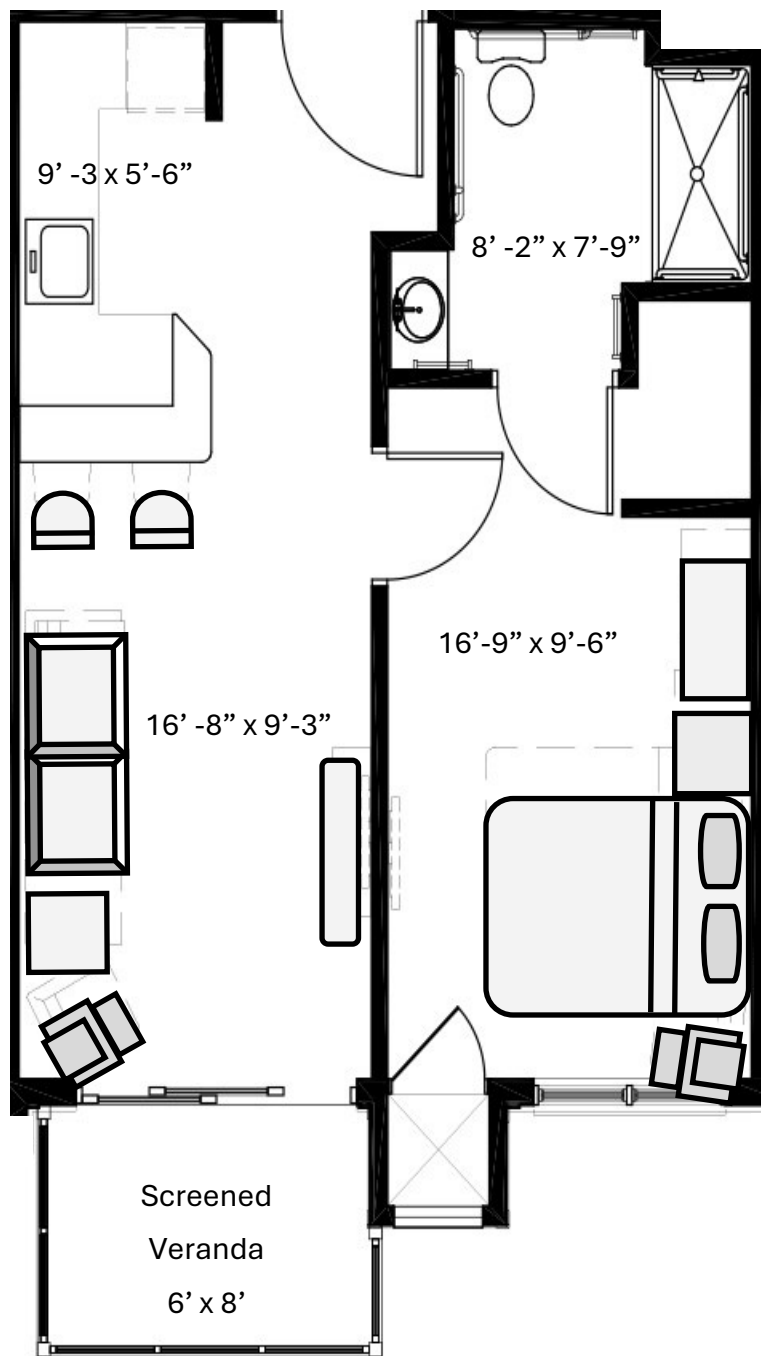

1 Bedroom with Screened Veranda

Assisted Living

Total Square Feet: 542

Bella Largo

219-878-1141

Bellalargolife.com

1800 West Hi-Point Drive, La Porte

One Story Free of Stairs