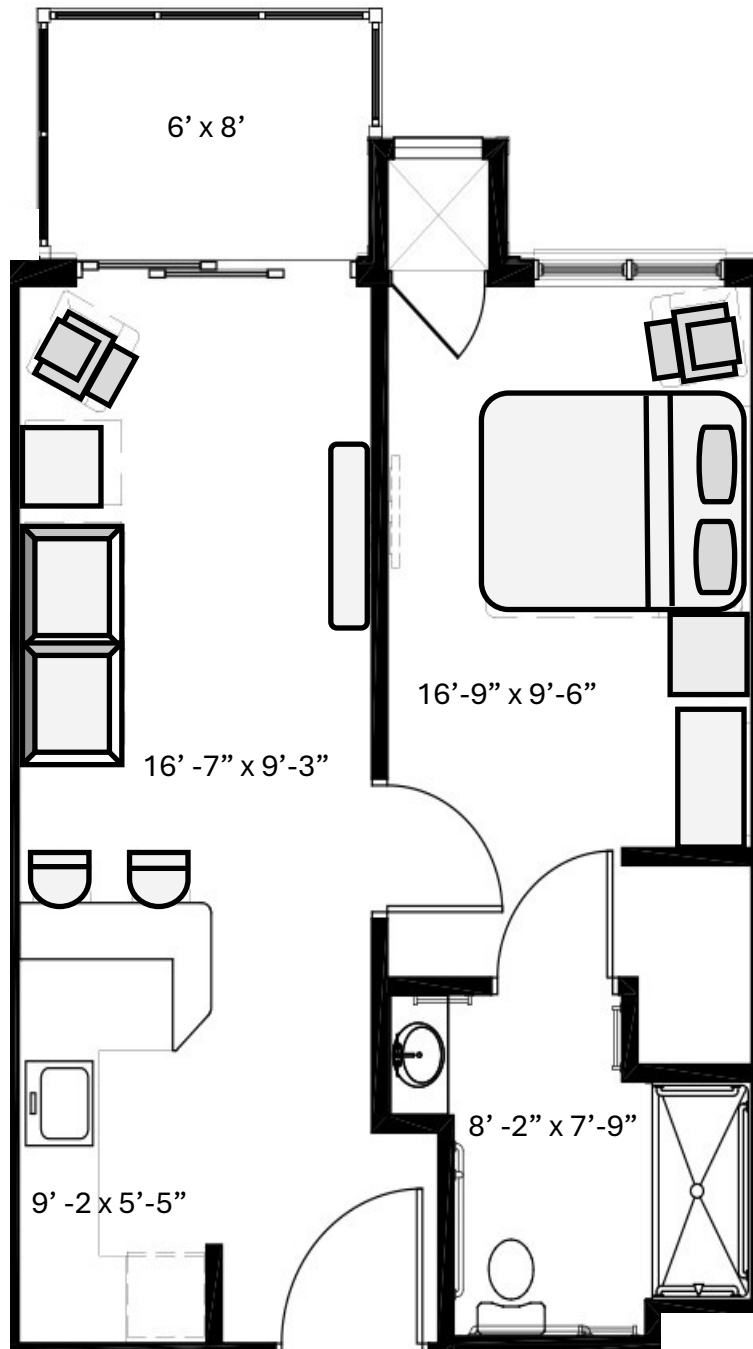

1 Bedroom Courtyard with Patio

Assisted Living

Total Square Feet: 518

- ☎ 219-878-1141
- 🌐 Bellalargolife.com
- 🏠 1800 West Hi-Point Drive, La Porte
- ♿ One Story Free of Stairs