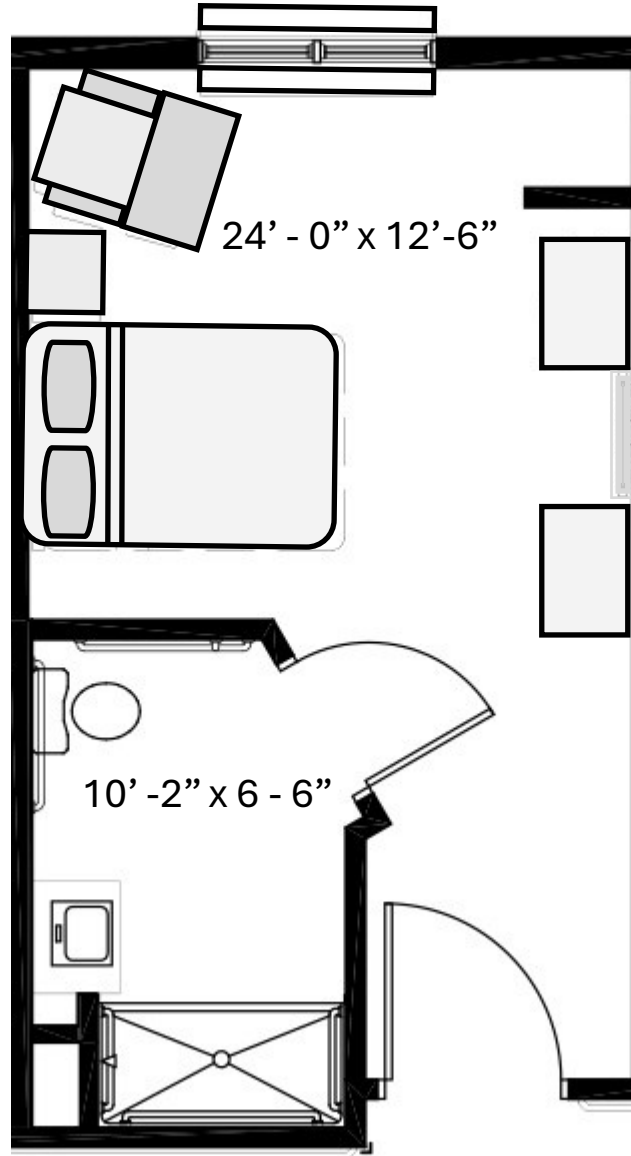

# Care Quarters Floor Plan

## Style 2 Memory Care

**Total Square Feet: 351**

- ☎ 219-878-1141
- 🌐 [Bellalargolife.com](http://Bellalargolife.com)
- 🏠 1800 West Hi-Point Drive, La Porte
- ♿ One Story Free of Stairs