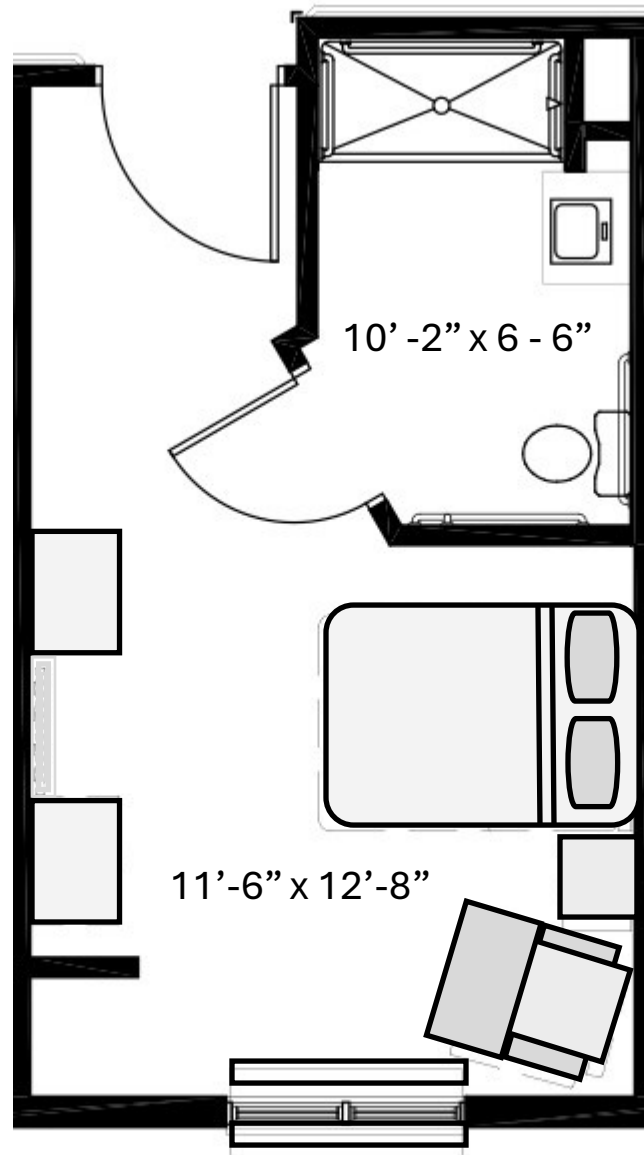

Memory Care Care Quarters Floor Plan

Style 1
Courtyard View

Total Square Feet: 319

- ☎ 219-878-1141
- 🌐 Bellalargolife.com
- 🏠 1800 West Hi-Point Drive, La Porte
- ♿ One Story Free of Stairs