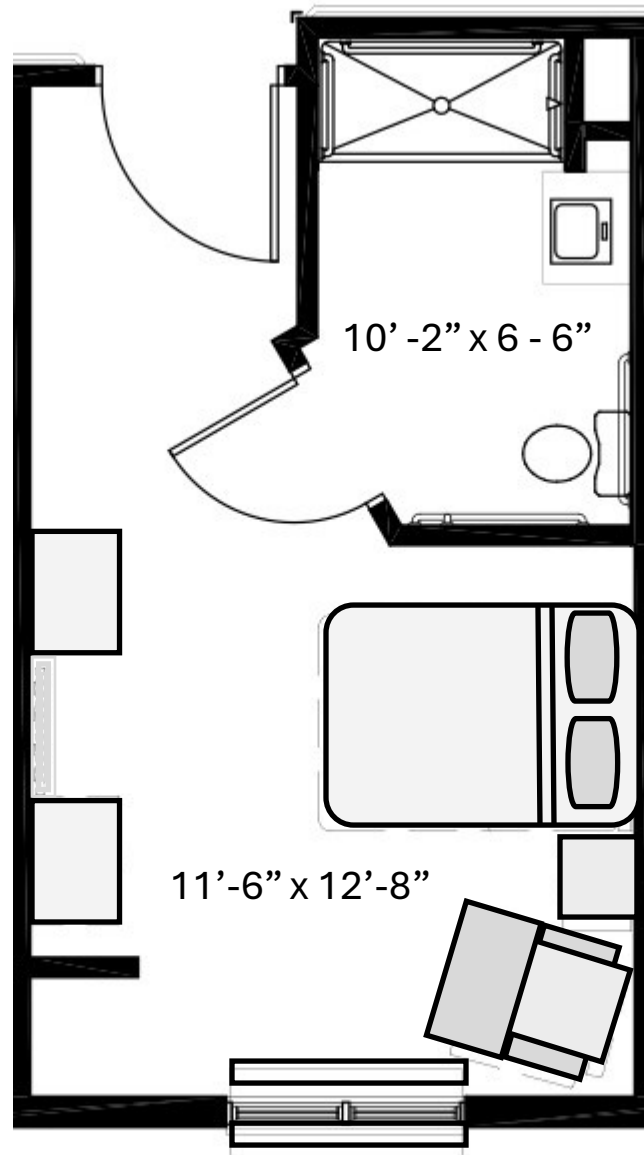

Memory Care Care Quarters Floor Plan

Style 1
Courtyard View

Total Square Feet: 319

Bella Largo

219-878-1141

Bellalargolife.com

1800 West Hi-Point Drive, La Porte

One Story Free of Stairs