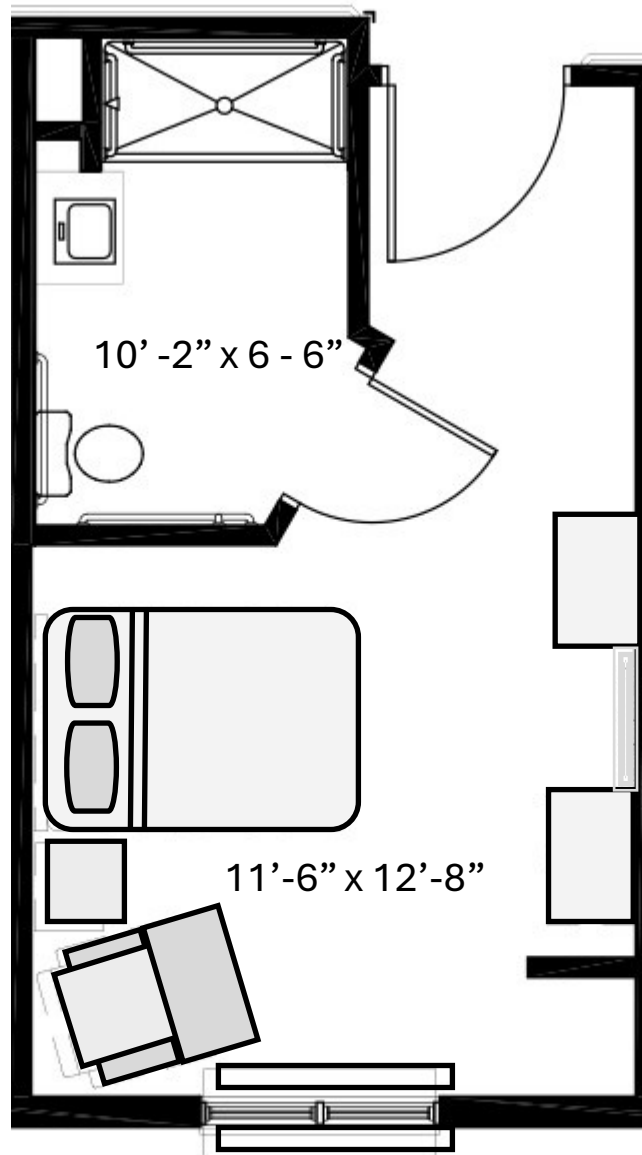

Assisted Living Cozy Cabin Studio with Patio

Courtyard View Floor Plan

Apartments 105 and 109

Total Square Feet: 358

Bella Largo

- 📞 219-878-1141
- 🌐 Bellalargolife.com
- 🏠 1800 West Hi-Point Drive, La Porte
- ♿ One Story Free of Stairs