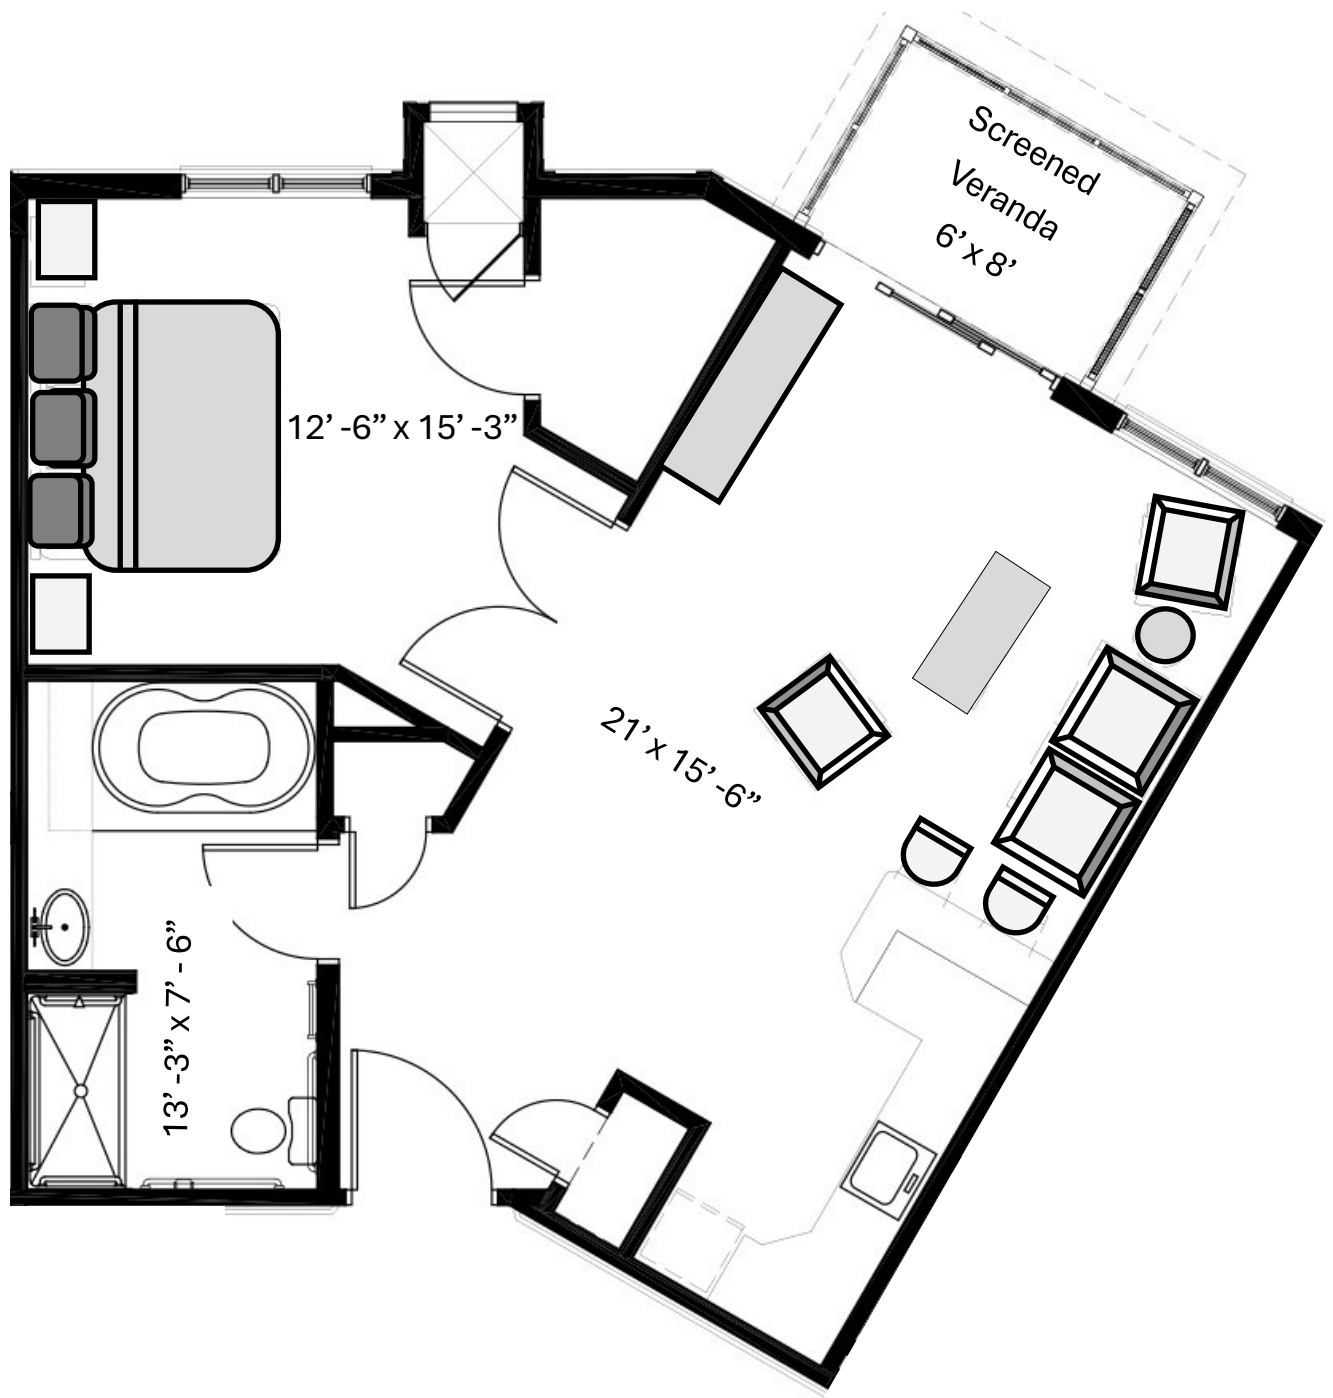

# Assisted Living Grand Veranda Suite

**Total Square Feet: 720**

*Bella Largo*

219-878-1141

Bellalargolife.com

1800 West Hi-Point Drive, La Porte

One Story Free of Stairs