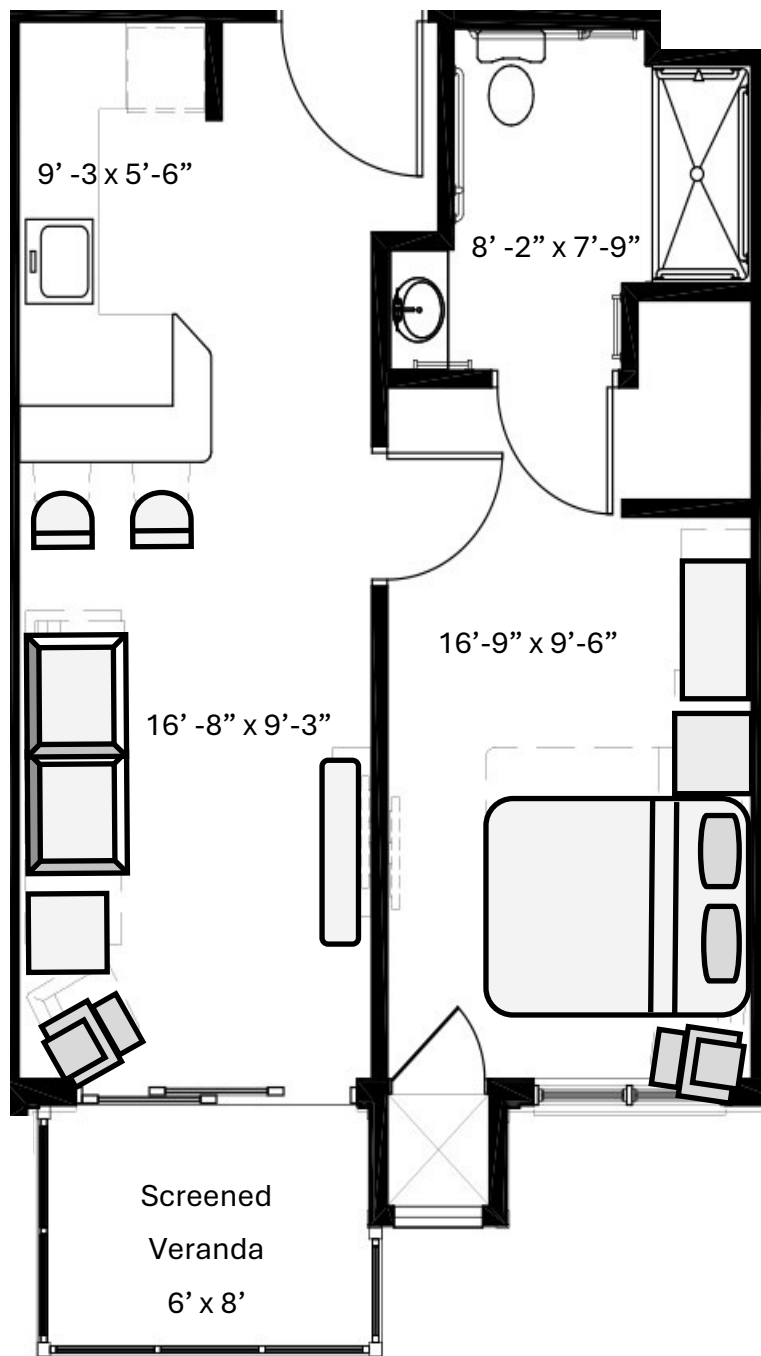

# 1 Bedroom with Screened Veranda

## Assisted Living

**Total Square Feet: 542**

*Bella Largo*

219-878-1141

Bellalargolife.com

1800 West Hi-Point Drive, La Porte

One Story Free of Stairs