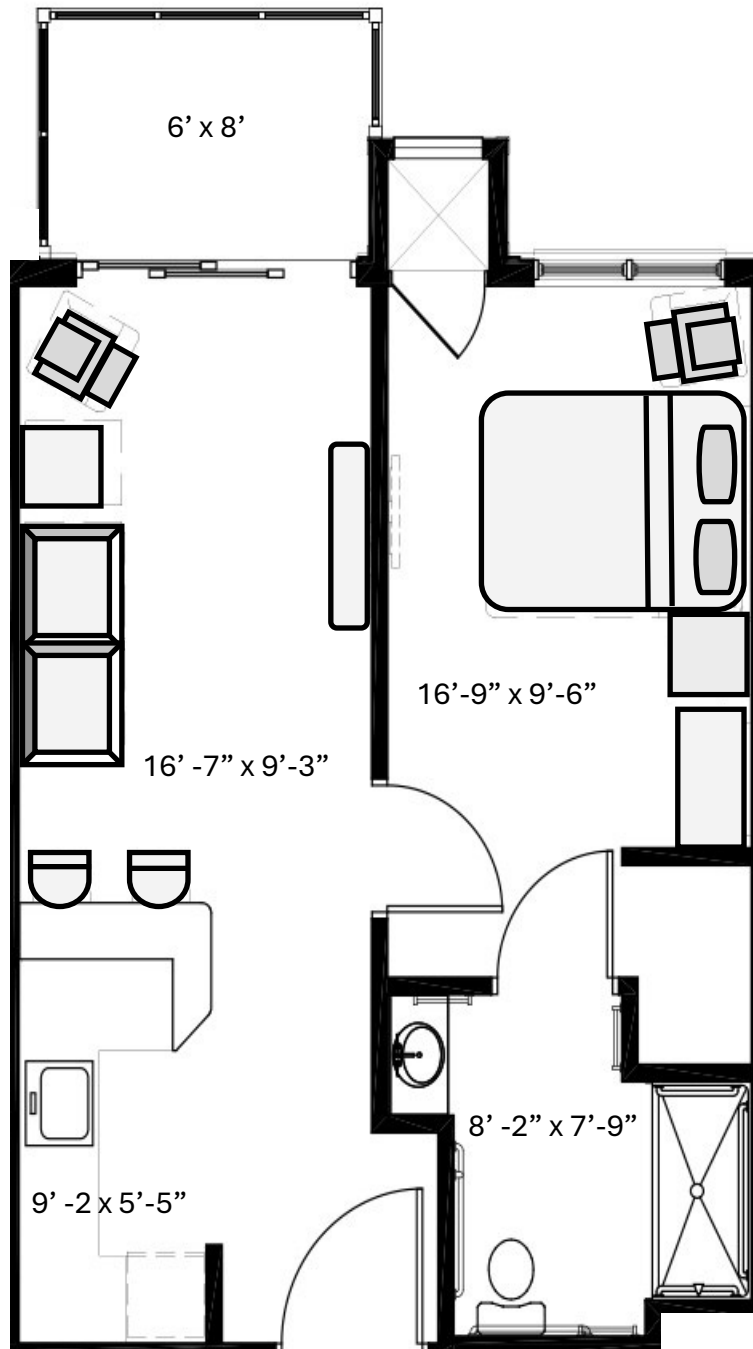

1 Bedroom Courtyard with Patio

Assisted Living

Total Square Feet: 518

- ☎ 219-878-1141
- 🌐 Bellalargolife.com
- 🏠 1800 West Hi-Point Drive, La Porte
- ♿ One Story Free of Stairs